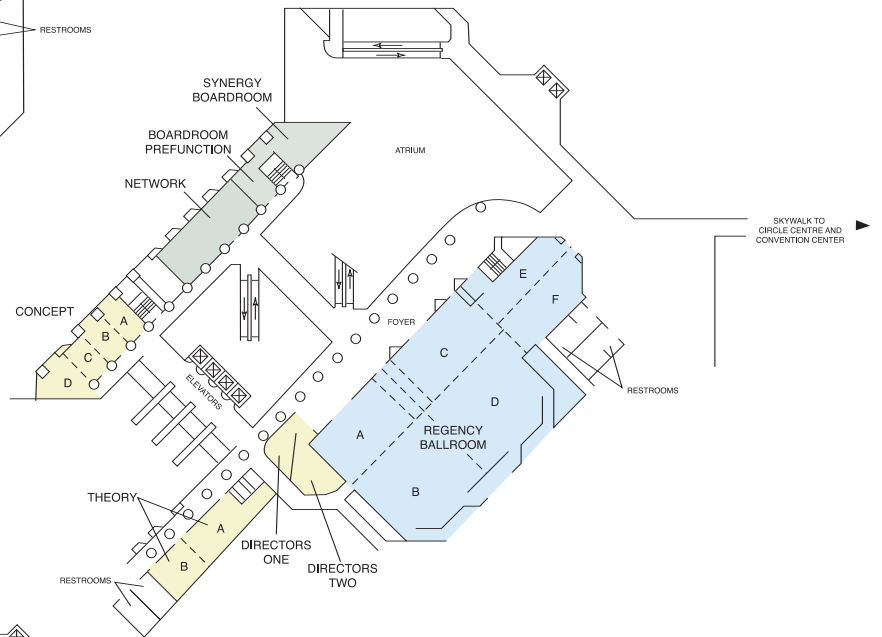

# Hyatt Regency Indianapolis

at State Capitol

## DIRECTIONS

From Indianapolis International Airport (8 miles): Take I-70 East to downtown. Exit at Illinois St. North (79B). Proceed to Washington St. Turn left. Go one block to Capitol Ave. Turn left. Hotel is on left.

### LOBBY LEVEL

### SECOND LEVEL